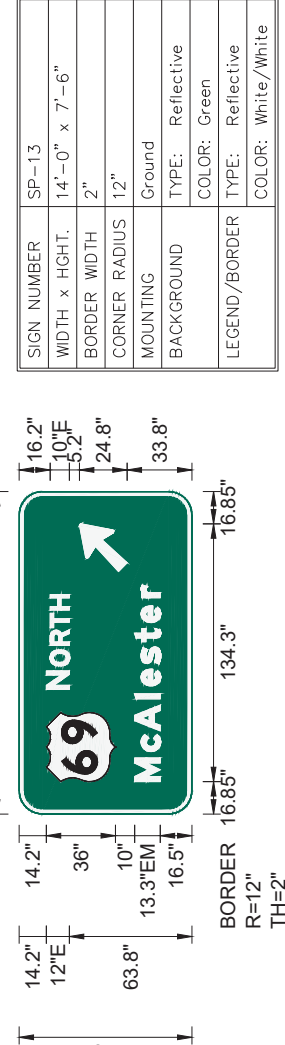

BORDER 17.6"  
R=12"  
TH=2"

Panel Style: guide\_exp\_advance\_intermediate.ssi  
Dimensions are in inches.tenths  
Letter locations are panel edge to lower left corner

LETTER POSITIONS (X)										
	N	O	R	T	H					
60.8	73.1	83.8	93	102.2						E 2000
										49.5 12.10
										E 2000
146.8	158.4	169.1	178.9	188.1						49.4 12.10
										EM 2000
17.6	33.3	44	60.7	67.5	78.9	90.5	100.4	113.3		102.4 13.3/10
										EM 2000
142	155.7	169.9	177.9	184.7	197.5					64.3 13.4/10

BORDER 16.85"  
R=12"  
TH=2"

Panel Style: guide\_exp\_advance\_intermediate.ssi  
Dimensions are in inches.tenths  
Letter locations are panel edge to lower left corner

LETTER POSITIONS (X)										
	N	O	R	T	H					
64.9	77.1	87.8	97	106.2						E 2000
										49.5 12.10
										EM 2000
16.9	32.6	43.3	60	66.7	78.2	89.7	99.7	112.6		102.4 13.3/10

LETTER POSITIONS (X)										
	A	m	u	n	i	t	i	o	n	
13.2	26.6	42.6	58.7	70	81.4	86.7	95.7	101.1	111.7	EM 2000
										105.6 10.7/8
										EM 2000
13.2	24.4	29.8	41.2	51.4						43.7 10.7/8

BORDER 13.45"  
R=10"  
TH=2"

Panel Style: guide\_exp\_distance.ssi  
Dimensions are in inches.tenths  
Letter locations are panel edge to lower left corner

LETTER POSITIONS (X)										
	M	c	A	l	e	s	t	e	r	
13.4	25.9	34.5	47.8	53.2	62.3	71.5	79.5	89.8	134	EM 2000
										129.1 10.6/8
										EM 2000
13.4	24.1	34.3	41.1	52.3	63.6	69	123.2	134		129.1 10.6/8
										EM 2000
13.4	26.9	37	47.2	56.6	66.1	76.4	85.7	122.7	132.7	129.1 10.6/8